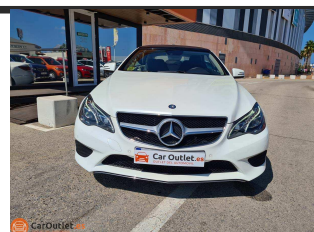

CarOutlet.es
OUTLET DEL AUTOMOVIL

+(34) 670 728 684 - 611 624 719 - CarOutlet.es

Mercedes E Class 2014 - AUTO - CABRIO

27,995 €

Automatic - Diesel - 62.117 km

SPECS

- Make **Mercedes**
- Model **E Class**
- Registration **5458HWV**
- YOR **2014**
- Mileage **62117 km**
- Engine Size **2.1 L**
- Version **E-250 CDI G-Tronic 204Hp**
- Gearbox **automatic**
- Fuel **diesel**
- Body Style **cabriolet**
- Doors **5**
- Int Color **brown**
- Ext Color **white**

INTERIOR:

Number of seats 4, Parking sensors front and rear, Interior design full leather, Climate control automatic air conditioning, USB, Rain sensor, On-board computer, Navigation system, Multifunction steering wheel, Hill assist, Isofix (child seats), Hands-free kit, Electric windows, Electric side mirror, Electric seat adjustment, Electric heated seats, Cruise control cruise control, Bluetooth

EXTERIOR:

Exterior folding mirrors, Alloy wheels, Metallic

ENVIRONMENT:

Xenon headlights, Traction control, Particulate filter, Light sensor, Immobilizer, Fog lamp, ESP, Daytime running lights, ABS, Airbags front and side and more airbags, Tyre pressure sensors