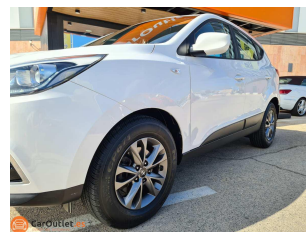

Hyundai ix35 2014 - 13,995 €

Manual - Diesel - 87.120 km

SPECS

- Make **Hyundai**
- Model **ix35**
- Registration **2681 HZF**
- YOR **2014**
- Mileage **87120 km**
- Engine Size **1.7 L**
- Version **CRDi Klass 2WD 115Hp**
- Gearbox **manual**
- Fuel **diesel**
- Body Style **suv / crossover**
- Doors **5**
- Int Color **grey**
- Ext Color **white**

INTERIOR:

Number of seats 5, Parking sensors rear, Interior design cloth, Climate control automatic air conditioning, USB, On-board computer, Navigation system, Rear Camera, Multifunction steering wheel, Hill assist, Isofix (child seats), Electric windows, Electric side mirror, Electric heated seats, Cruise control cruise control, Bluetooth