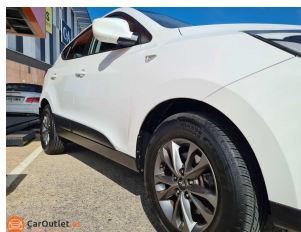

Hyundai ix35 2014 - 13,995 €

Manual - Diesel - 87.120 km

SPECS

- Make **Hyundai**
- Model **ix35**
- Registration **2681 HZF**
- YOR **2014**
- Mileage **87120 km**
- Engine Size **1.7 L**
- Version **CRDi Klass 2WD 115Hp**
- Gearbox **manual**
- Fuel **diesel**
- Body Style **suv / crossover**
- Doors **5**
- Int Color **grey**
- Ext Color **white**

INTERIOR:

Number of seats 5, Parking sensors rear, Interior design cloth, Climate control automatic air conditioning, USB, On-board computer, Navigation system, Rear Camera, Multifunction steering wheel, Hill assist, Isofix (child seats), Electric windows, Electric side mirror, Electric heated seats, Cruise control cruise control, Bluetooth