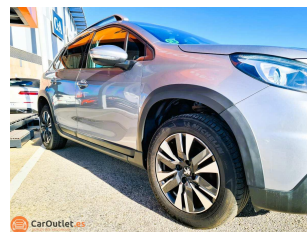

CarOutlet.es
OUTLET DEL AUTOMOVIL

+(34) 670 728 684 - 611 624 719 - CarOutlet.es

Peugeot 2008 2018 - AUTO - 15,995 €

Automatic - Petrol - 21.360 km

SPECS

- Make **Peugeot**
- Model **2008**
- Registration **5445MVY**
- YOR **2018**
- Mileage **21360 km**
- Engine Size **1.2 L**
- Version **Allure Nav+Cam Auto 110Hp**
- Gearbox **automatic**
- Fuel **petrol**
- Body Style **hatchback**
- Doors **5**
- Int Color **grey**
- Ext Color **grey**

INTERIOR:

Number of seats 5, Parking sensors rear, Interior design part leather, USB, Start-stop system, Rain sensor, On-board computer, Navigation system, Rear Camera, Multifunction steering wheel, Hill assist, Isofix (child seats), Hands-free kit, Electric windows, Electric side mirror, Cruise control cruise control, Bluetooth, Apple Car Play, Android Auto, Mirror Link

EXTERIOR:

Trailer coupling, Alloy wheels, Metallic

ENVIRONMENT:

Traction control, Light sensor, Fog lamp, ESP, Daytime running lights, ABS, Airbags front and side and more airbags, Emission sticker 4 (green), Emission class euro 6, Tyre pressure sensors