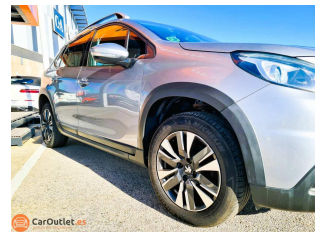

CarOutlet.es
OUTLET DEL AUTOMOVIL

+(34) 670 728 684 - 611 624 719 - CarOutlet.es

Peugeot 2008 2018 - AUTO - 16,995 €

Automatic - Petrol - 21.360 km

SPECS

- Make **Peugeot**
- Model **2008**
- Registration **5445MVY**
- YOR **2018**
- Mileage **21360 km**
- Engine Size **1.2 L**
- Version **Allure Nav+Cam Auto 110Hp**
- Gearbox **automatic**
- Fuel **petrol**
- Body Style **hatchback**
- Doors **5**
- Int Color **grey**
- Ext Color **grey**

INTERIOR:

Number of seats 5, Parking sensors rear, Interior design part leather, USB, Start-stop system, Rain sensor, On-board computer, Navigation system, Rear Camera, Multifunction steering wheel, Hill assist, Isofix (child seats), Hands-free kit, Electric windows, Electric side mirror, Cruise control cruise control, Bluetooth, Apple Car Play, Android Auto, Mirror Link

EXTERIOR:

Trailer coupling, Alloy wheels, Metallic

ENVIRONMENT:

Traction control, Light sensor, Fog lamp, ESP, Daytime running lights, ABS, Airbags front and side and more airbags, Emission sticker 4 (green), Emission class euro 6, Tyre pressure sensors