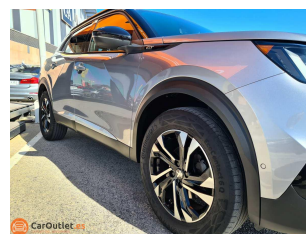

CarOutlet.es
OUTLET DEL AUTOMOVIL

+(34) 670 728 684 - 611 624 719 - CarOutlet.es

Peugeot 2008 2022 - AUTO - 23,995 €

Automatic - Petrol - 20.623 km

SPECS

- Make **Peugeot**
- Model **2008**
- Registration **6689MBW**
- YOR **2022**
- Mileage **20623 km**
- Engine Size **1.2 L**
- Version **GT Line 130HP**
- Gearbox **automatic**
- Fuel **petrol**
- Body Style **suv / crossover**
- Doors **5**
- Int Color **grey**
- Ext Color **grey**

INTERIOR:

Number of seats 5, Parking sensors front and rear, Interior design part leather, Climate control manual or automatic climatization, 360 camera parking aid, Lane assist, USB, Start-stop system, Rain sensor, On-board computer, Navigation system, Rear Camera, Multifunction steering wheel, Hill assist, Electric windows, Electric side mirror, Cruise control, Bluetooth, Apple Car Play, Android Auto, Mirror Link

EXTERIOR:

Exterior folding mirrors, Alloy wheels, Metallic

ENVIRONMENT:

Traction control, Light sensor, ESP, Daytime running lights, ABS, Airbags front and side and more airbags, Emission sticker 4 (green), Emission class euro 6, Tyre pressure sensors