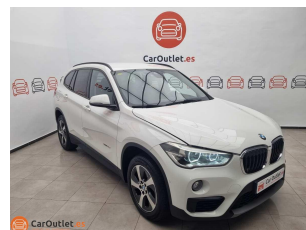

# BMW X1 2016 - AUTO - 18,495 €

Automatic - Diesel - 114.533 km

## SPECS

- Make **BMW**
- Model **X1**
- Registration **4279JMD**
- YOR **2016**
- Mileage **114533 km**
- Version **S DRIVE 150HP STEPTRONIC**
- Gearbox **automatic**
- Fuel **diesel**
- Body Style **suv / crossover**
- Doors **5**
- Int Color **black**
- Ext Color **white**

## INTERIOR:

Number of seats 5, Parking sensors front and rear, Interior design full leather, Climate control automatic air conditioning, Tuner/radio, USB, Start-stop system, Rain sensor, Power Assisted Steering, On-board computer, Navigation system, Multifunction steering wheel, MP3 interface, Isofix (child seats), Hands-free kit, Electric windows, Electric side mirror, Cruise control cruise control, Central locking, Bluetooth