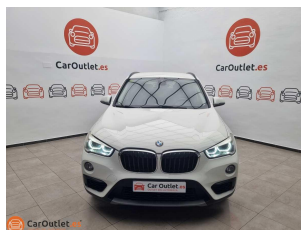

# BMW X1 2016 - AUTO - 18,495 €

Automatic - Diesel - 114.533 km

## SPECS

- Make **BMW**
- Model **X1**
- Registration **4279JMD**
- YOR **2016**
- Mileage **114533 km**
- Version **S DRIVE 150HP STEPTRONIC**
- Gearbox **automatic**
- Fuel **diesel**
- Body Style **suv / crossover**
- Doors **5**
- Int Color **black**
- Ext Color **white**

## INTERIOR:

Number of seats 5, Parking sensors front and rear, Interior design full leather, Climate control automatic air conditioning, Tuner/radio, USB, Start-stop system, Rain sensor, Power Assisted Steering, On-board computer, Navigation system, Multifunction steering wheel, MP3 interface, Isofix (child seats), Hands-free kit, Electric windows, Electric side mirror, Cruise control cruise control, Central locking, Bluetooth