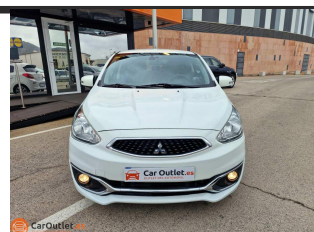

CarOutlet.es
OUTLET DEL AUTOMOVIL

+(34) 670 728 684 - 611 624 719 - CarOutlet.es

Mitsubishi Space Star 2018

9,495 €

Manual - Petrol - 89.507 km

SPECS

- Make **Mitsubishi**
- Model **Space Star**
- Registration **7357KGS**
- YOR **2018**
- Mileage **89507 km**
- Engine Size **1.2 L**
- Version **120 Mpi Kaiteki Nav+Cam 80Hp**
- Gearbox **manual**
- Fuel **petrol**
- Body Style **hatchback**
- Doors **5**
- Int Color **grey**
- Ext Color **white**

INTERIOR:

Number of seats 5, Parking sensors rear, Interior design cloth, Climate control automatic air conditioning, USB, Rain sensor, On-board computer, Navigation system, Rear Camera, Multifunction steering wheel, Electric windows, Electric side mirror, Cruise control cruise control, Bluetooth, Apple Car Play, Android Auto

EXTERIOR:

Alloy wheels

ENVIRONMENT:

Light sensor, Fog lamp, ESP, ABS, Airbags front and side airbags, Emission sticker 4 (green), Emission class euro 6

EXTRAS:

Warranty 1 year