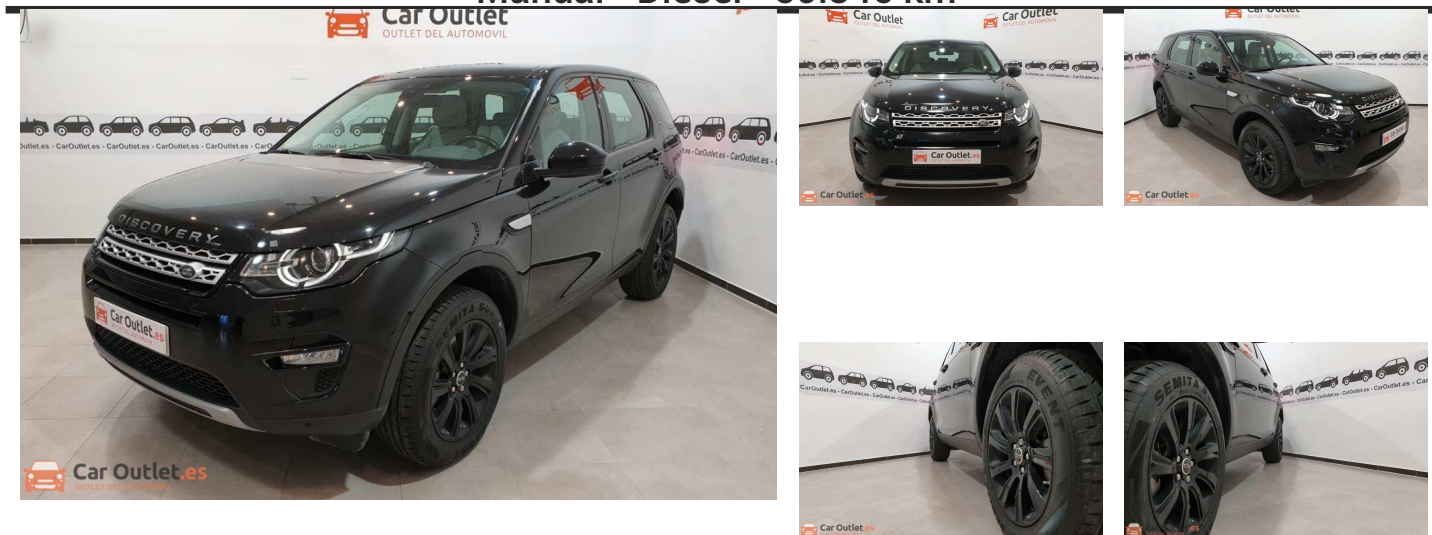

Land Rover Discovery 2015

25,995 €

Manual - Diesel - 50.346 km

SPECS

- Make **Land Rover**
- Model **Discovery**
- Registration **4873JHZ**
- YOR **2015**
- Mileage **50346 km**
- Engine Size **2.2 L**
- Engine Type **Full Option**
- Gearbox **manual**
- Fuel **diesel**
- Body Style **suv / 4x4**
- Doors **5**
- Int Color **cream white**
- Ext Color **black**

INTERIOR:

Number of seats 5, Parking sensors front and rear, Interior design full leather, Climate control automatic air conditioning, Tuner/radio, USB, Start-stop system, Rain sensor, Power Assisted Steering, On-board computer, Navigation system, Rear Camera, Multifunction steering wheel, Lane assist, Hill assist, MP3 interface, Isofix (child seats), Head-up display, Hands-free kit, Electric windows, Electric side mirror, Electric seat adjustment, Cruise control, Central locking, CD player, Bluetooth

EXTERIOR:

Panoramic roof, Alloy wheels, Metallic

ENVIRONMENT:

Xenon headlights, Traction control, Particulate filter, Light sensor, Immobilizer, Four wheel drive, Fog lamp, ESP, Daytime running lights, Adaptive lighting, ABS, Airbags front and side and more airbags