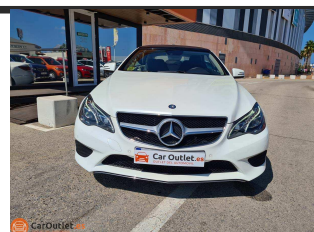

CarOutlet.es
OUTLET DEL AUTOMOVIL

+(34) 670 728 684 - 611 624 719 - CarOutlet.es

Mercedes E Class 2014 - AUTO - CABRIO

27,995 €

Automatic - Diesel - 62.117 km

SPECS

- Make **Mercedes**
- Model **E Class**
- Registration **5458HWV**
- YOR **2014**
- Mileage **62117 km**
- Engine Size **2.1 L**
- Version **E-250 CDI 9G-Tronic 204Hp**
- Gearbox **automatic**
- Fuel **diesel**
- Body Style **cabriolet**
- Doors **5**
- Int Color **brown**
- Ext Color **white**

INTERIOR:

Number of seats 4, Parking sensors front and rear, Interior design full leather, Climate control automatic air conditioning, USB, Rain sensor, On-board computer, Navigation system, Multifunction steering wheel, Hill assist, Isofix (child seats), Hands-free kit, Electric windows, Electric side mirror, Electric seat adjustment, Electric heated seats, Cruise control cruise control, Bluetooth

EXTERIOR:

Exterior folding mirrors, Alloy wheels, Metallic

ENVIRONMENT:

Xenon headlights, Traction control, Particulate filter, Light sensor, Immobilizer, Fog lamp, ESP, Daytime running lights, ABS, Airbags front and side and more airbags, Tyre pressure sensors