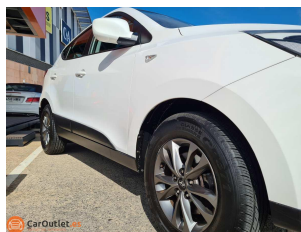

CarOutlet.es
OUTLET DEL AUTOMOVIL

+(34) 670 728 684 - 611 624 719 - CarOutlet.es

Hyundai ix35 2014 - 12,995 €

Manual - Diesel - 87.120 km

SPECS

- Make **Hyundai**
- Model **ix35**
- Registration **2681HZF**
- YOR **2014**
- Mileage **87120 km**
- Engine Size **1.7 L**
- Version **CRDi Nav+Cam 2WD 115Hp**
- Gearbox **manual**
- Fuel **diesel**
- Body Style **suv / crossover**
- Doors **5**
- Int Color **grey**
- Ext Color **white**

INTERIOR:

Number of seats 5, Parking sensors rear, Interior design cloth, Climate control automatic air conditioning, USB, On-board computer, Navigation system, Rear Camera, Multifunction steering wheel, Hill assist, Isofix (child seats), Electric windows, Electric side mirror, Electric heated seats, Cruise control